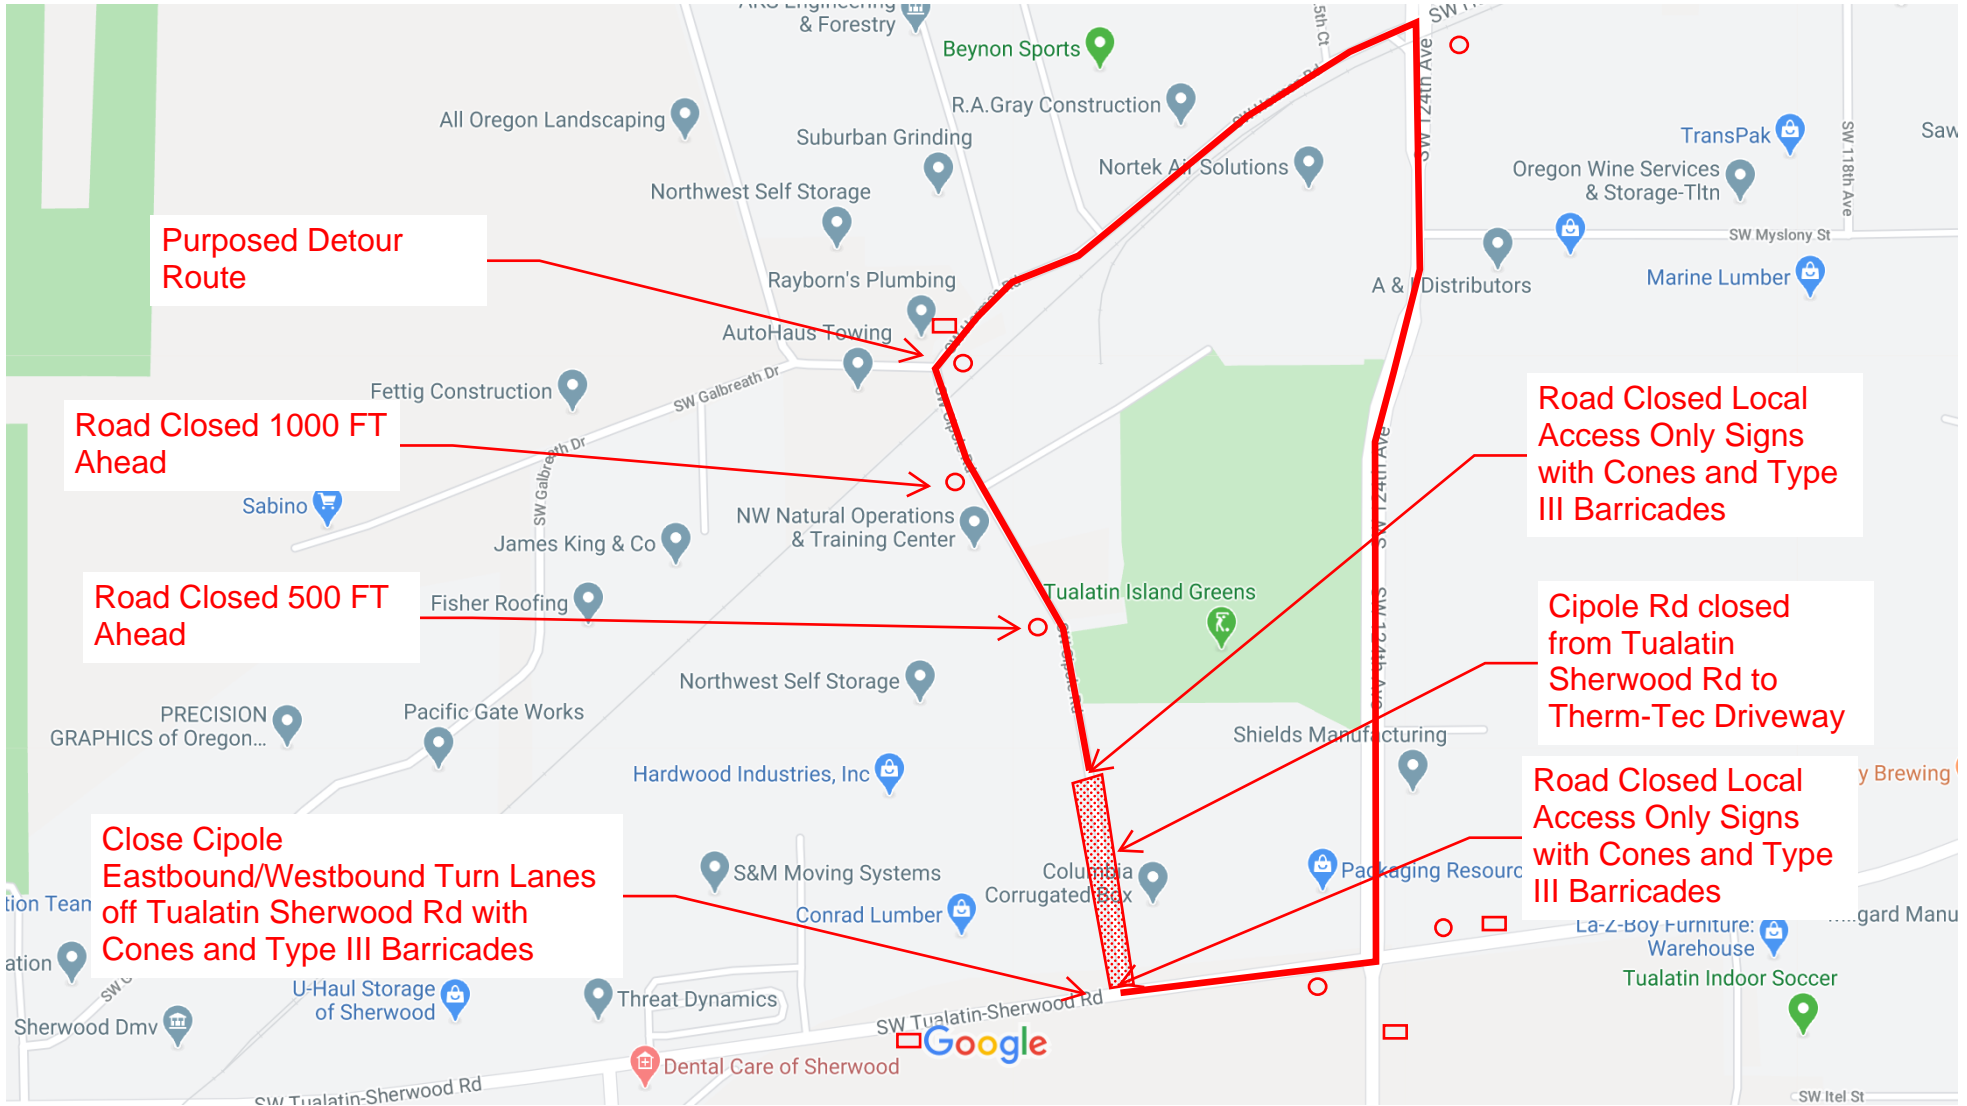

Cipole Rd 30 Day Road Closure Detour Plan

Purposed Detour Route

Road Closed 1000 FT Ahead

Road Closed 500 FT Ahead

Close Cipole Eastbound/Westbound Turn Lanes off Tualatin Sherwood Rd with Cones and Type III Barricades

Road Closed Local Access Only Signs with Cones and Type III Barricades

Cipole Rd closed from Tualatin Sherwood Rd to Therm-Tec Driveway

Road Closed Local Access Only Signs with Cones and Type III Barricades

-  Advanced Warning PCMS
-  Detour Signs with Arrows

Message During Closure

Cipole Road Closed

Follow 124th Detour

14 Day Advanced Warning Message

Cipole Road Closed

XX (DATE) to XX (DATE)